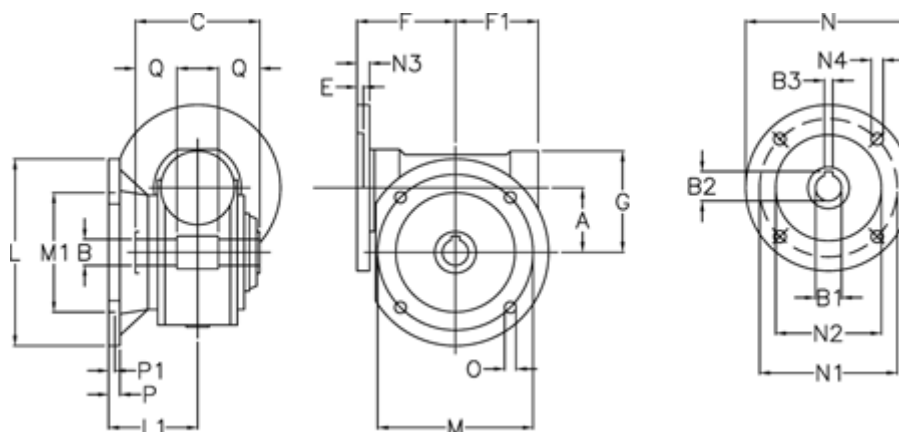

# Data Sheet

Article number: 3902130015540

Description: Worm gear  
VF 130-FC1-15-100B5, without lubrication

## Measures

A = 130	F1 = 154	N2 = 180
B = 45 H7	G = 195	N3 = 17
B1 E7 = 28	L = 320	N4 = 13
B2 = 31.3	L1 = 137.5	O = 16
B3 H9 = 8	M = 255	P = 20
C = 165	M1 = 180	P1 = 12
E = 0.5	N = 250	Q = 52.5
F = 185	N1 = 215	